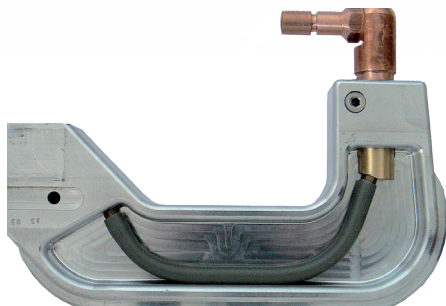

Gerard Zackey

Operations Manager
Cell No. 083 532 8123 • Ext. 700
Email: gerardz@yesrsa.co.za

OPTIONAL EXTRAS

C-ELECTRODE ARM INVERTASPOT GT

C-arm no. 5
16 tip holder rubberised
Part number: 495626

C-gun electrode no. 7
16mm electrode tip
(150+200mm)
Part number: 495650

C-gun electrode no. 6
16mm electrode tip
Part number: 495611

C-gun electrode no. 2
for wheel arch A+B
Part number: 495602

Set of Electrodes
with rocker type
"Passat"
Water cooled
Part number: 495664

Y.E.S. - Your Equipment Supplier