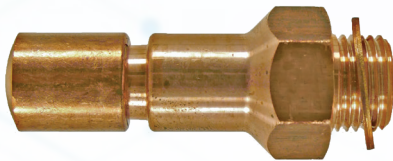

OPTIONAL EXTRAS

ACCESSORY INVERTASPOT GT

**Tip holder 46mm for C-gun
no. 6 16mm tip diametre**
Part number: 495621

**Electrode tip kit for C-gun
16 pcs. Ø 16mm**
Part number: 495669

**Abrasive emery
spongegrit 60**
Part number: BMED