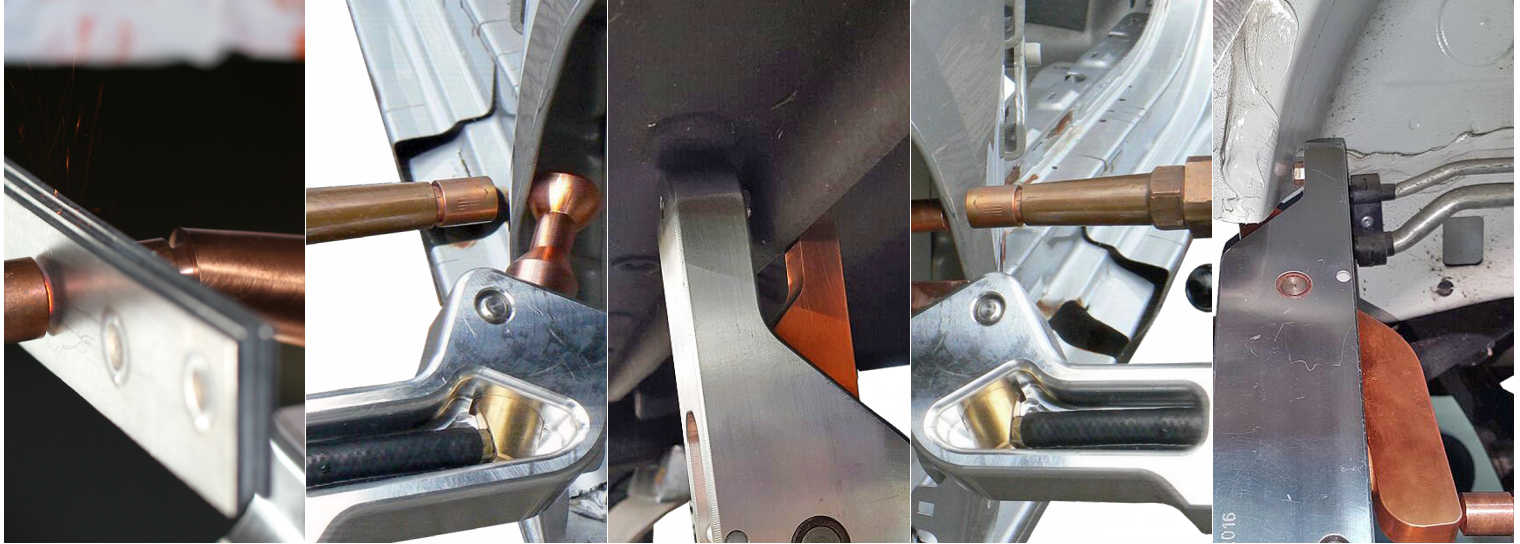

Professional Body Shop Tools Invertaspot GT Optional Extras

Wieländer+Schill has set new world standards in innovation! Their state-of-the-art tools and equipment are a product of their unique team spirit and their dedication to Wieländer+Schill products. Their efforts are recognised in the numerous honours and industry awards they have won in honour of continuous innovation.

They understand technique and encourage the up-skilling and development of their teams abilities. In doing so, they are able to master new processes resulting in the development of advanced tools, products and procedures.