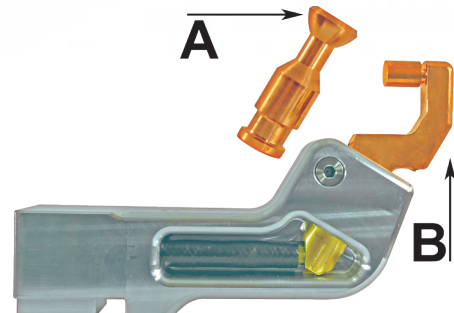

Gerard Zackey

Operations Manager
Cell No. 083 532 8123 • Ext. 700
Email: gerardz@yesrsa.co.za

OPTIONAL EXTRAS

C-ELECTRODE ARM INVERTASPOT GT

C-arm no. 5
16 tip holder rubberised
Part number: 495626

C-gun electrode no. 7
16mm electrode tip
(150+200mm)
Part number: 495650

C-gun electrode no. 6
16mm electrode tip
Part number: 495611

C-gun electrode no. 2
for wheel arch A+B
Part number: 495602

Set of Electrodes
with rocker type
"Passat"
Water cooled
Part number: 495664

Y.E.S. - Your Equipment Supplier