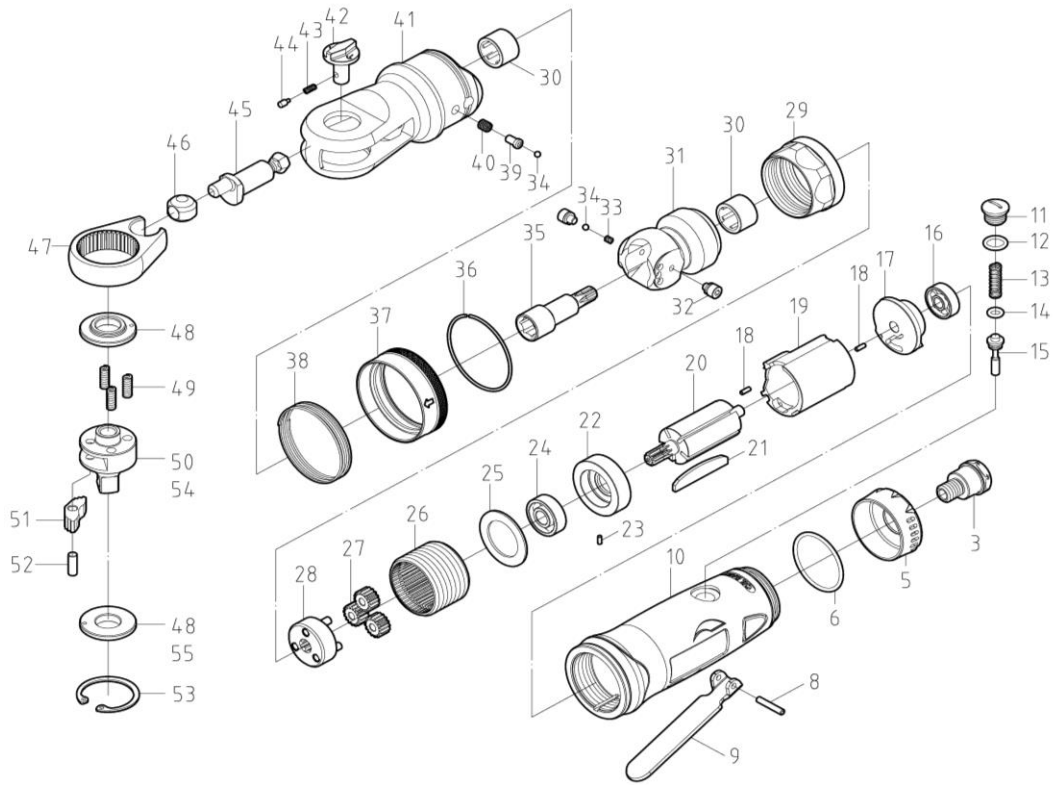

RATCHET WRENCH EXPLODED VIEW

PART LIST

NO.	CODE NO.	PARTS NAME	Q'TY
3	2-005114501	Air Inlet	1
	2-005114501-02	Air Inlet	1
5	2-004112701	Exhaust Deflector	1
6	2-916029515	O-Ring	1
8	2-9283016	Spring Pin	1
9	2-030101402	Trigger	1
10	2-001112701	Housing	1
11	2-049105201	Screw	1
12	2-916008819	O-Ring	1
13	2-007112701	Spring Pin	1
14	2-916004819-02	O-Ring	1
15	2-010112701	Pin Valve Rod	1
16	2-902626-05	Ball Bearing	1
17	2-011112701	Rear Plate	1
18	2-9282505	Spring Pin	2
19	2-012112701	Cylinder	1
20	2-013114701	Rotor	1
21	2-014112701	Blade	5
22	2-015113001	Front Plate	1
23	2-91702005	Pin	1
24	2-902608-06	Ball Bearing	1
25	2-016102201	Washer	1
26	2-034103302	Internal Gear	1
27	2-036102201	Gear	3
28	2-037103301	Gear Carrier	1
29	2-035114701	Lock Nut	1
30	2-9011212	Needle Bearing	2
31	2-055110801	Seat Ratchet Housing	1
32	2-049110801	Screw	2

NO.	CODE NO.	PARTS NAME	Q'TY
33	2-007103301	Spring	1
34	2-9180300	Steel Ball	2
35	2-025102301	Anvil	1
36	2-029110801	Snap Ring	1
37	2-028110801	Bit Sleeve	1
38	2-007110802	Spring	1
39	2-054110801	Pin	1
40	2-007110801	Spring	1
41	2-038110801	Ratchet Housing	1
42	2-031105202	Reverse Lever	1
43	2-007105202	Spring	1
44	2-046105201	Lock Pin	1
45	2-039102302	Eccentric Shaft	1
46	2-040102201	Drive Bushing	1
47	2-043103301	Yoke	1
49	2-007105203	Spring	3
51	2-041101801	Ratchet Pawl	1
52	2-91704513	Pin	1
53	2-908030	Retaining Ring	1
		3/8"D	
48	2-048105201	Thrust Washer(3/8")	2
50	2-047105201	Anvil(3/8")	1
		1/2"D	
48	2-048105201	Thrust Washer(3/8")	1
54	2-047105202	Anvil(1/2")	1
55	2-048105202	Thrust Washer(1/2")	1

Consumable parts No. 12, 14, 21, 26, 27, 32, 33, 34, 39, 40, 48, 49, 51, 52, 53

HRW-1147-4

DEC. 2023