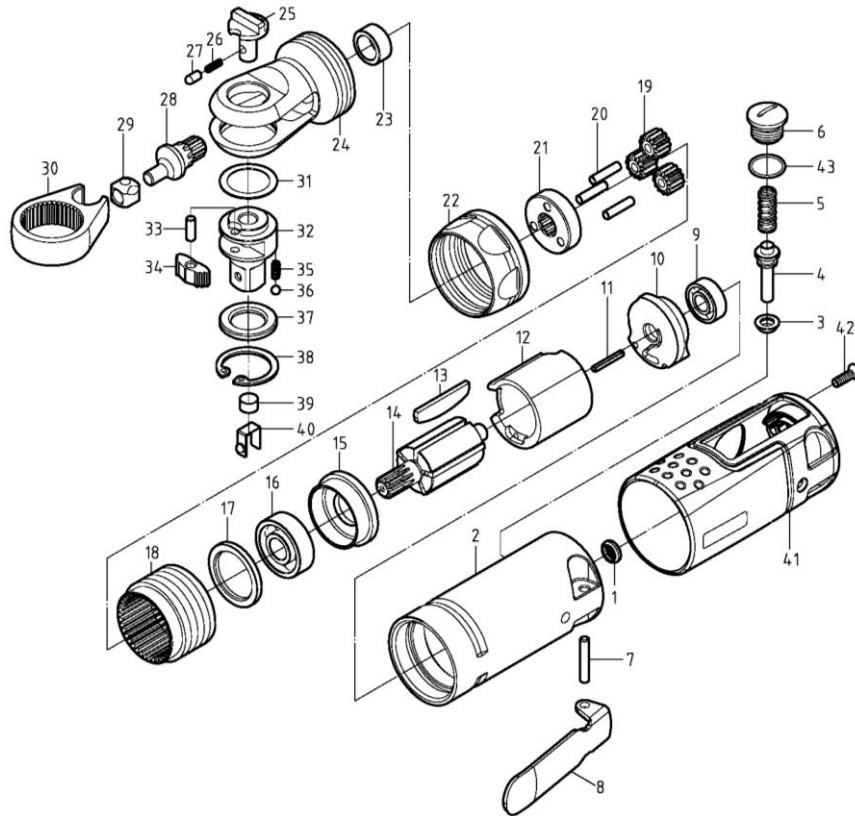

2 IN 1 RATCHET

PART LIST

NO.	CODE NO.	PARTS NAME	Q'TY
1	2-080108001	Air Strainer	1
2	2-001124603-03	Housing	1
3	2-032101601	Anvil Collar	1
4	2-010101601	Pin Valve Rod	1
5	2-007112701	Spring	1
6	2-049105201	Screw	1
7	2-9283016	Spring Pin	1
8	2-030101602	Trigger	1
9	2-902696-04	Ball Bearing	1
10	2-011102401	Rear Plate	1
11	2-9282014	Spring Pin	1
12	2-012102401	Cylinder	1
13	2-014101601	Blade	5
14	2-013125101	Rotor	1
15	2-015102401	Front Plate	1
16	2-902608-06	Ball Bearing	1
17	2-016101601	Washer	1
18	2-034125101	Internal Gear	1
19	2-036125101	Gear	3
20	2-91703013	Pin	3
21	2-037102401	Gear Carrier	1
22	2-035101601-02	Lock Nut	1
23	2-026102401	Bushing	1
24	2-038102401	Ratchet Housing	1
25	2-031101701	Reverse Lever	1

NO.	CODE NO.	PARTS NAME	Q'TY
26	2-007101701	Spring	1
27	2-046101701	Lock Pin	1
28	2-039102401	Eccentric Shaft	1
29	2-040101701	Drive Bushing	1
30	2-043101701	Yoke	1
31	2-016101701	Washer	1
32	2-047127702	Anvil(3/8")	1
33	2-91703009	Pin	1
34	2-041101701	Ratchet Pawl	1
35	2-007101702	Spring	2
36	2-9180300	Steel Ball	2
37	2-048101702	Thrust Washer	1
38	2-908020	Retaining Ring	1
39	2-077102401	Magnet	1
40	2-088127701		1
41	2-045124601	Cover	1
42	2-049104101	Screw	1
43	2-916008819	O-Ring	1

Consumable parts No. 3, 13, 18, 19, 31, 33-38, 43

HRW-1251-BIT

DEC. 2023